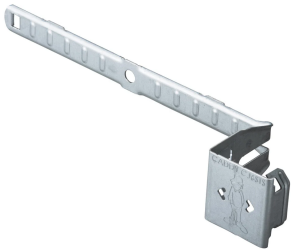

# Snap to Stud Cable Support

## FEATURES

Snap to stud function makes installation fast and easy, saving time and increasing productivity

No tools or fasteners needed for installation

Easy-to-use locking tab

Cable locating ribs to maintain cable separation

Flared edges for cable protection

NEC® 300.4D applicable