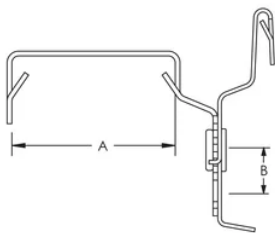

DIAGRAMS

WARNING

---

nVent products shall be installed and used only as indicated in nVent's product instruction sheets and training materials. Instruction sheets are available at www.nvent.com and from your nVent customer service representative. Improper installation, misuse, misapplication or other failure to completely follow nVent's instructions and warnings may cause product malfunction, property damage, serious bodily injury and death and/or void your warranty.

North America

+1.800.753.9221

Option 1 – Customer Care

Option 2 – Technical

Support

Europe

Netherlands:

+31 800-0200135

France:

+33 800 901 793

Europe

Germany:

800 1890272

Other Countries:

+31 13 5835404

APAC

Shanghai:

+ 86 21 2412 1618/19

Sydney:

+61 2 9751 8500

Our powerful portfolio of brands:

CADDY

ERICO

HOFFMAN

ILSCO

SCHROFF

TRACHTE