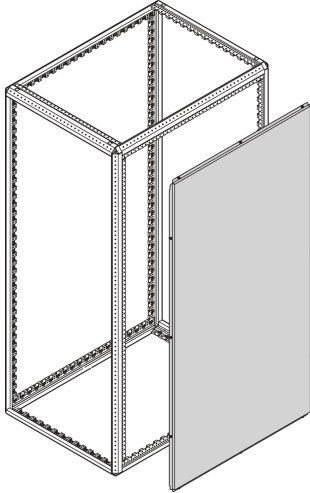

Varistar CP Side Separating Wall

Side panel for side by side cabinets replacing 2 individual cabinet side panles. The seperating panel is mounted between to racks and fully compatible with all air blanking panels.

CERTIFICATIONS

FEATURES

Prevents unauthorized access

For cabinets arranged in rows, wall replaces individual cabinet side walls

SPECIFICATIONS

- Finish:** Aluminum-Zinc Plated
- Product Type:** Cabinet/Rack Panel
- Material:** Steel

Table 1/1

Catalog Number	Rack Height	Height	Depth	Package Quantity	Type
23130-485	47U	2200mm	1200mm	1	Separating Wall
23130-484	47U	2200mm	1000mm	1	Separating Wall
23130-480	42U	2000mm	1000mm	1	Separating Wall

Catalog Number	Rack Height	Height	Depth	Package Quantity	Type
23130-508	42U	2000mm	1100mm	1	Separating Wall
23130-510	52U	2450mm	1100mm	1	Separating Wall
23130-509	47U	2200mm	1100mm	1	Separating Wall
23130-581	52U	2450mm	1200mm	1	Separating Wall
23130-580	52U	2450mm	1000mm	1	Separating Wall
23130-481	42U	2000mm	1200mm	1	Separating Wall