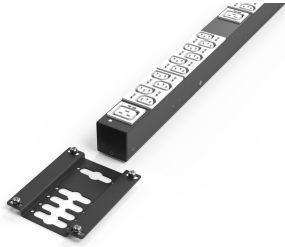

# PDU Mounting Bracket

Assembly kits for PDUs. Allows easy integration of PDUs in a rack.

## SPECIFICATIONS

**Product Type:** Bracket

Table 1/1

Catalog Number	Type	Package Quantity	Finish	Material
20110-068	Basic PDU	2		Stainless Steel
23130-010	Intelligent PDU, Double	2	Powder Coated	Steel