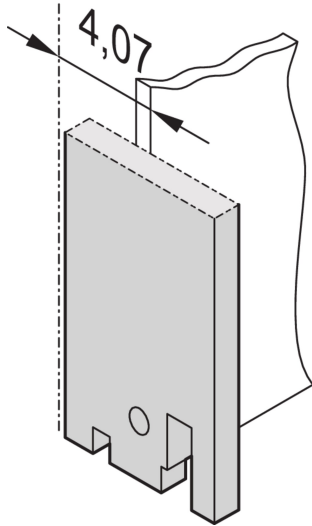

# 19" Front Panel, Plain

Front panel without or with SUB-D-, ST type 3- or FDDI cut-out.

## FEATURES

19" Front Panel without Cutout

## SPECIFICATIONS

- Depth:** 2.5mm
- Material:** Aluminum
- Accessory Type:** Front panel
- Product Type:** Front Panel

Table 1/2

Catalog Number	Rack Height	Rack Width	Package Quantity	Front Finish	Rear Finish	Color Code
30118-328	3U	4HP	1	Painted	Conductive	RAL 7035

Table 2/2

Catalog Number	Finish	Height	Width
30118-328	Powder Coated	128.4mm	19.98mm
30118-331	Powder Coated	128.4mm	141.9mm
30118-330	Powder Coated	128.4mm	70.78mm
30118-329	Powder Coated	128.4mm	35.22mm