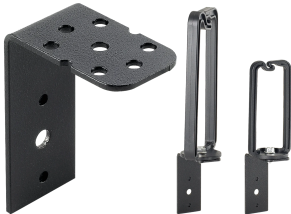

Universal D-Ring Bracket

The Universal D-Ring Bracket mounts D-Ring's (order separately) on ProLine or Network Vertical Tie-Down Cable Manager, ProLine Front-to-Back D-Ring Bracket or grid strap. The D-Ring locks into hole provided on the bracket, creating support for cable management. It is made of steel, coated with RAL 9005 black polyester powder paint and includes mounting hardware.

FEATURES

The Universal D-Ring Bracket mounts D-Ring's (order separately) on ProLine or Network Vertical Tie-Down Cable Manager, ProLine Front-to-Back D-Ring Bracket or grid strap

The D-Ring locks into hole provided on the bracket, creating support for cable management

It is made of steel, coated with RAL 9005 black polyester powder paint and includes mounting hardware

SPECIFICATIONS

Table 1/1

| Catalog Number | Article Number | Material | Finish | Color | Color Code | Thickness |
|----------------|----------------|------------|---------------|-----------|------------|-----------|
| EDRBK10 | 16032 | Mild Steel | Powder Coated | Jet Black | RAL 9005 | 1.9mm |