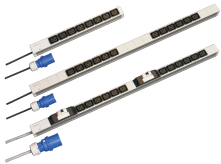

# Socket Strip, IEC C19

Modular, compact PDU with many function elements. Using a 1 U by 1 U aluminum chassis the PDU can easily be integrated in a rack with IEC C19 outlets.

## FEATURES

Socket strips with C19 IEC sockets

Socket strips can be rotated through all four directions (in 90° increments) during installation

Connecting cable 2 m, with connector in accordance with IEC 60309

## SPECIFICATIONS

- Material:** Aluminum; Polyamide
- Color:** Grey
- Product Type:** Socket Strip

Table 1/2

Catalog Number	Socket Type	Socket Quantity	Switched Outlets	Voltage AC	Package Quantity	Depth
60110-280	IEC C19	8	No	230V	1	44mm
60110-282	IEC C19	12	No	230V	1	44mm
60110-281	IEC C19	12	No	230V	1	44mm