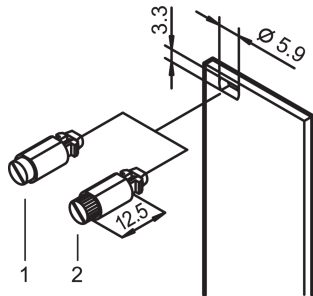

# Quick Release Fastener

1/4 rotary lock with defined stop.

## FEATURES

1/4 rotary lock with defined stop

Identification of locking position due to slot position

Vibration and shake proof

Qty 100 pieces

## SPECIFICATIONS

- Works With:** Front Panels
- Product Type:** Hardware Kit
- Finish:** Nickel Plated
- Material:** Steel; Zinc Alloy; Thermoplastic

Table 1/2

Catalog Number	Color	Package Quantity	Color Code	Depth	Height	Width
21101-850	Jet Black	100	RAL 9005	20.6mm	6mm	7mm
21101-847	Pebble Grey	100	RAL 7032	16.7mm	6mm	7mm
21101-849	Pebble Grey	100	RAL 7032	20.6mm	6mm	7mm

Catalog Number	Color	Package Quantity	Color Code	Depth	Height	Width
21101-848	Jet Black	100	RAL 9005	16.7mm	6mm	7mm

Table 2/2

Catalog Number	Fastener Type
21101-850	Knurled, Slotted Head
21101-847	Slotted Head
21101-849	Knurled, Slotted Head
21101-848	Slotted Head