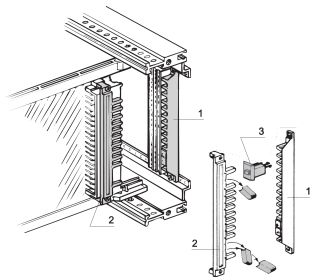

Coding Strip

The coding is mounted on the side of a connector. With the Coding only the coded board can fit into the right slot.

CERTIFICATIONS

FEATURES

Mechanical coding prevents a PSU being fitted on the wrong slot, space requirement 4 HP

Female strip (item 2), fitted on PSU

Coding strip (item 1) mounts on the Z/horizontal rail

Placement of coding pins (item 3) in the coding strip (item 1)

Removal of studs at the appropriate place in the female strip

With 2 coding pins there are 66 coding possibilities

SPECIFICATIONS

- Works With:** 19" Power Supplies
- Type:** Coding Strip
- Product Type:** Coding/Keying Indicator
- Material:** Polybutylene Terephthalate