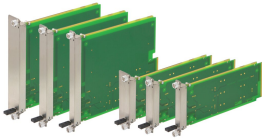

# AMC Module With Pull Handle, MTCA.4

AdvancedMC Front Panel including handle mechanism and EMC gasket for MTCA.1 and MTCA.4 Modules.

## FEATURES

In accordance with PICMG MTCA.1 and MTCA.4 specifications

AdvancedMC Module for MicroTCA.1 and MicroTCA.4 Chassis

Latches and Retention Screw to fix the Module to the Card Cage

Front panel, stainless steel