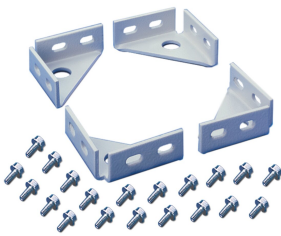

# ProLine Frame Floor-Mounting Bracket, Light Gray, Steel

### PFBK

The ProLine Frame Floor-Mounting Bracket provides a structural method of bolting a ProLine frame to the floor. The bracket fits all frame sizes, the kit includes four brackets and mounting hardware. This bracket is not to be used with colocation frames, which include welded-in floor mounting brackets.

### FEATURES

The ProLine Frame Floor-Mounting Bracket provides a structural method of bolting a ProLine frame to the floor

The bracket fits all frame sizes, the kit includes four brackets and mounting hardware