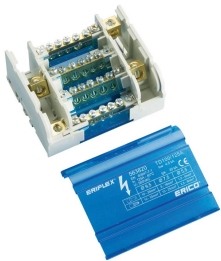

Four Pole Distribution Block, 100/125 A, 1 Line Side & 14 Load Side Connections

Data Solutions

CATALOG NUMBER

TD-100-125ALL

CERTIFICATIONS

FEATURES

- Minimum space for maximum power
- Protection cover and insulating screens are transparent
- Insulating screen between each row
- Easy and safe connections
- Easily clips onto DIN rail or mounts to panel with screws
- Solid bars provide reliability
- Input separated from outputs
- Strong mechanical assembly
- Neutral bar available
- RoHS compliant

Conforms to EN 45545 obtaining an HL3 classification for chapter R23 and HL2 classification for chapter R22

Halogen free

PRODUCT ATTRIBUTES

Article Number: 563840

Material: Thermoplastic; Brass

Max Current Rating, IEC: 125A

Short Term Withstand Current (Icw) 1s: 4.5kA

Peak Short Circuit Current (Ipk): 21kA

Max Working Voltage, IEC (Ui): 690V

Line Side Number of Connections: 1

Line Side Compact Stranded Wire Size: 10 - 35 mm²

Depth (D): 50mm

Height (H): 90mm

Width (W): 182mm

Unit Weight: 0.55kg

Flammability Rating: UL@ 94V-0

Complies With: IEC@ 60947-7-1

ADDITIONAL PRODUCT DETAILS

Line side and load side number of connections are per pole.