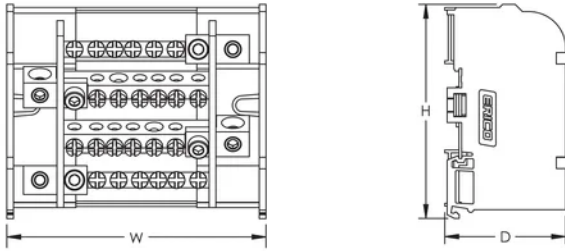

DIAGRAMS

WARNING

---

nVent products shall be installed and used only as indicated in nVent's product instruction sheets and training materials. Instruction sheets are available at www.nvent.com and from your nVent customer service representative. Improper installation, misuse, misapplication or other failure to completely follow nVent's instructions and warnings may cause product malfunction, property damage, serious bodily injury and death and/or void your warranty.

Our powerful portfolio of brands:

CADDY   ERICO   HOFFMAN   ILSCO   SCHROFF   TRACHTE