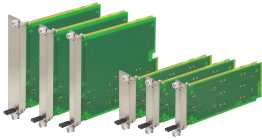

# AMC Module With Pull Handle, MTCA.4

AdvancedMC Front Panel including handle mechanism and EMC gasket for MTCA.1 and MTCA.4 Modules.

## FEATURES

In accordance with PICMG MTCA.1 and MTCA.4 specifications

AdvancedMC Module for MicroTCA.1 and MicroTCA.4 Chassis

Latches and Retention Screw to fix the Module to the Card Cage

Front panel, stainless steel