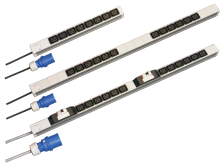

Socket Strip, IEC C19

Modular, compact PDU with many function elements. Using a 1 U by 1 U aluminum chassis the PDU can easily be integrated in a rack with IEC C19 outlets.

CERTIFICATIONS

FEATURES

Socket strips with C19 IEC sockets

Socket strips can be rotated through all four directions (in 90° increments) during installation

Connecting cable 2 m, with connector in accordance with IEC 60309

Mounting height 1 U

SPECIFICATIONS

Material: Aluminum; Polyamide

Color: Grey

Product Type: Socket Strip

Table 1/2

Catalog Number	Socket Type	Socket Quantity	Switched Outlets	Voltage AC	Package Quantity	Depth
60110-280	IEC C19	8	No	230V	1	44mm
60110-282	IEC C19	12	No	230V	1	44mm
60110-281	IEC C19	12	No	230V	1	44mm

Table 2/2

Catalog Number	Finish	Height	Length
60110-280	Anodized	44mm	438.5mm
60110-282	Anodized	44mm	947.5mm
60110-281	Anodized	44mm	947.5mm

ADDITIONAL PRODUCT DETAILS

Please order bracket for vertical mounting separately.