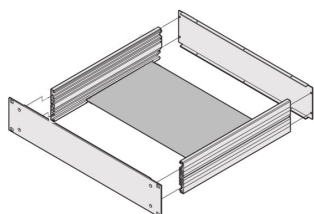

MultipacPRO Mounting Plate

Mounting plates are designed for the mounting of heavy components, e.g. transformers.

CERTIFICATIONS

FEATURES

Mounting plates are designed for the mounting of heavy components, e.g. transformers

Bolted laterally inside on a 19" chassis

SPECIFICATIONS

- Material:** Aluminum
- Works With:** Chassis
- Product Type:** Mounting Plate
- Product Family:** MultipacPRO

Table 1/1

| Catalog Number | Depth | Package Quantity | Rack Width | Width | Certifications |
|----------------|-------|------------------|------------|---------|----------------|
| 20860-107 | 150mm | 1 | 84HP | 402.5mm | RoHS |
| 20860-112 | 450mm | 1 | 84HP | 402.5mm | |
| 20860-111 | 390mm | 1 | 84HP | 402.5mm | RoHS |
| 20860-108 | 210mm | 1 | 84HP | 402.5mm | RoHS |
| 20860-110 | 330mm | 1 | 84HP | 402.5mm | RoHS |
| 20860-109 | 270mm | 1 | 84HP | 402.5mm | RoHS |

ADDITIONAL PRODUCT DETAILS

Mounting plates can also be fitted at the same time as the internal mounting for euroboards.

Where a mounting plate is used the clear mounting height is reduced by at least 2.5 mm.