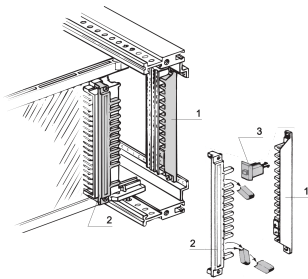

Coding Strip

The coding is mounted on the side of a connector. With the Coding only the coded board can fit into the right slot.

CERTIFICATIONS

FEATURES

Mechanical coding prevents a PSU being fitted on the wrong slot, space requirement 4 HP

Female strip (item 2), fitted on PSU

Coding strip (item 1) mounts on the Z/horizontal rail

Placement of coding pins (item 3) in the coding strip (item 1)

Removal of studs at the appropriate place in the female strip

With 2 coding pins there are 66 coding possibilities

SPECIFICATIONS

- Works With:** 19" Power Supplies
- Type:** Coding Strip
- Product Type:** Coding/Keying Indicator
- Material:** Polybutylene Terephthalate