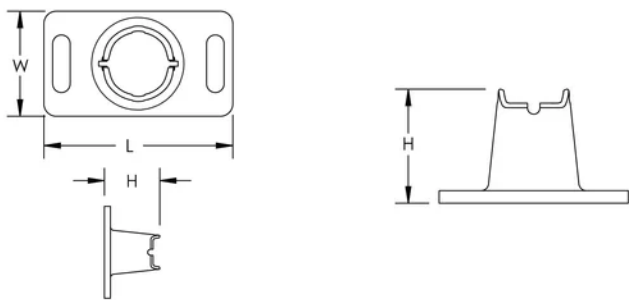

### PRODUCT ATTRIBUTES

---

Article Number: 820900

Material: Plastic

Length (L): 75.5mm

Width (W): 42mm

Height (H): 45.5mm

Slot Size (SS): 7 x 23 mm

## DIAGRAMS

---