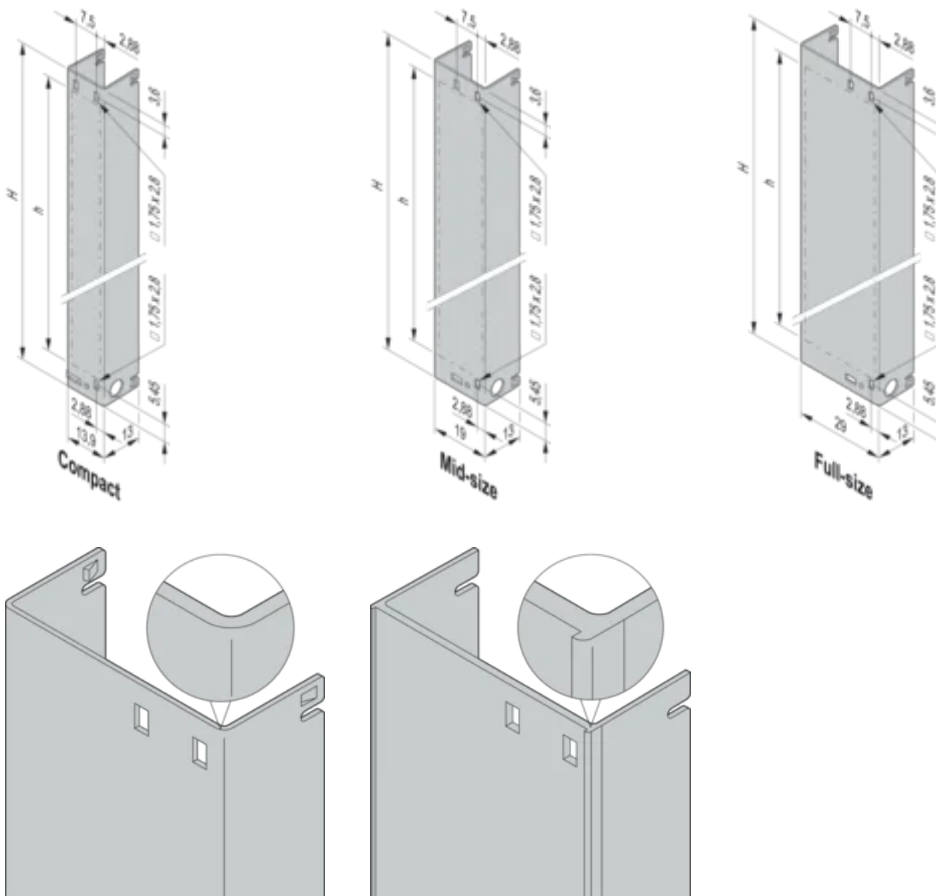

Catalog Number	Height (H)	Rack Width	Design Feature	Material	Finish	Package Quantity
30849-682	73.8mm	6HP	Full-Size	Aluminum	Passivated	1
30849-407	148.8mm	6HP	Full-Size	Stainless Steel		1
30849-404	73.8mm	6HP	Full-Size	Stainless Steel		1
30849-670	148.8mm	4HP		Aluminum	Passivated	1

Table 2/2

Catalog Number	Front Finish	Rear Finish	Depth (D)	Width (W)
30849-658	Raw	Raw	2.5mm	19mm
30849-694	Raw	Raw	2.5mm	29mm
30849-406	Raw	Raw	1mm	19mm
30849-402	Raw	Raw	1mm	13.9mm
30849-403	Raw	Raw	1mm	19mm
30849-682	Raw	Raw	2.5mm	29mm
30849-407	Raw	Raw	1mm	29mm
30849-404	Raw	Raw	1mm	29mm
30849-670	Raw	Raw	2.5mm	19mm

DIAGRAMS