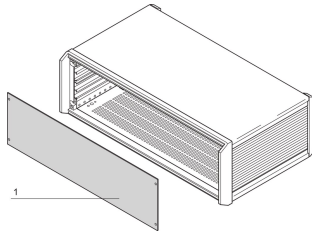

PropacPRO Front Panel, Full Width, Unshielded

The front panel, full width for PropacPRO Case mounts to the frame of the case.

CERTIFICATIONS

FEATURES

Al panel, 2.0 mm (84 HP 2.5 mm)

SPECIFICATIONS

- Material:** Aluminum
- Finish:** Anodized
- Accessory Type:** Front panel
- Product Type:** Front Panel

Table 1/2

Catalog Number	Rack Height	Rack Width	Package Quantity	Front Finish	Rear Finish	Treated Edges
20850-136	3U	63HP	1	Anodized	Anodized	No
20850-158	6U	84HP	1	Anodized	Conductive	No
20850-129	2U	63HP	1	Anodized	Anodized	No
20850-135	3U	42HP	1	Anodized	Anodized	No
20850-142	4U	42HP	1	Anodized	Anodized	No
20850-143	4U	63HP	1	Anodized	Anodized	No
20850-130	2U	84HP	1	Anodized	Anodized	No