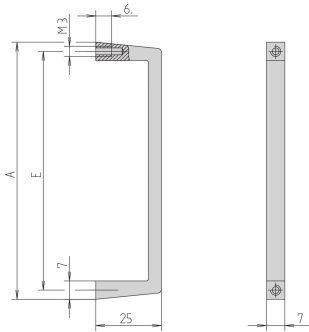

Front Handle, Width 7 mm

Slim Aluminium profile front handle, 7 mm. The assembly of the handle will be done from the rear side.

CERTIFICATIONS

FEATURES

Static load-carrying capacity 10 kg/pair

The assembly of the handle will be done from the rear side

SPECIFICATIONS

- Width:** 7mm
- Static Load:** 10kg
- Material:** Aluminum
- Finish:** Anodized
- Product Family:** EuropacPRO; MultipacPRO
- Product Type:** Handle

Table 1/1

Catalog Number	Package Quantity	Handle Type	Color	Works With
10501-001	1	Straight	Silver	Subracks, Chassis, Front Panels
10501-002	1	Straight	Silver	Subracks, Chassis, Front Panels

ADDITIONAL PRODUCT DETAILS

Please take into consideration that deliveries may be carried out in the stated SPQs (SPQ, e.g. 5 pieces, 10 pieces, 50 pieces, etc.). Differing order quantities (e.g. 2 pieces) may be changed to the next possible delivery quantity = Standard Pack Quantity.