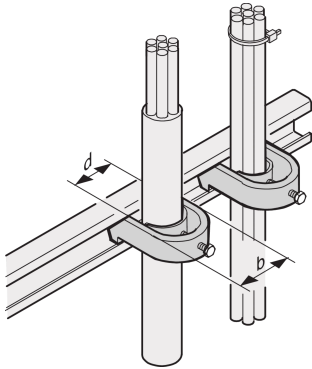

C-Rail Cable Shell

Data Solutions

C-Rails are for better cable management. Installation generally behind the 19" uprights. They are compatible with standard cable clabs.

CERTIFICATIONS

FEATURES

For mounting of cables on C-profiles and cable support rails

SPECIFICATIONS

Product Type: Clamp

Material: Steel

Table 1/1

| Catalog Number | Finish | Package Quantity | Product Family | Type | Works With |
|----------------|------------|------------------|----------------|-------------|------------|
| 20114-728 | Tin Plated | 10 | Varistar CP | Cable Clamp | |
| 20118-778 | Tin Plated | 10 | Varistar CP | Cable Clamp | |
| 20118-777 | Tin Plated | 10 | Varistar CP | Cable Clamp | |
| 20118-776 | Tin Plated | 10 | Varistar CP | Cable Clamp | |

| Catalog Number | Finish | Package Quantity | Product Family | Type | Works With |
|----------------|------------|------------------|----------------|-------------|-------------|
| 20114-729 | Tin Plated | 10 | Varistar CP | Cable Clamp | |
| 20118-775 | Tin Plated | 10 | Varistar CP | Cable Clamp | |
| 20114-731 | Tin Plated | 10 | Varistar CP | Cable Clamp | Varistar CP |
| 20114-730 | Tin Plated | 10 | Varistar CP | Cable Clamp | |