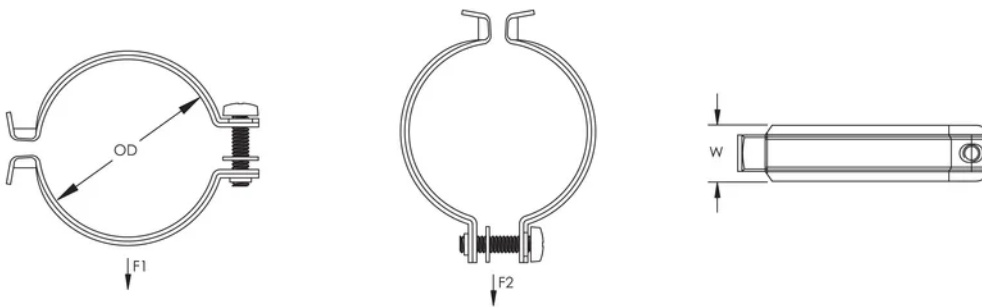

Catalog Number	Article Number	Material	Finish	NB/DN	Outer Diameter (OD)	Width (W)
CR150HD	336350	Steel	Hot-Dip Galvanized	40	47 - 51 mm	20 mm
CR100HD	336330	Steel	Hot-Dip Galvanized	25	33.7 - 38 mm	20 mm
CR125HD	336340	Steel	Hot-Dip Galvanized	32	40.0 - 44.5 mm	20 mm

Table 2/2

Catalog Number	Article Number	Static Load 1 (F1)	Static Load 2 (F2)
CR037HD	336300	125N	550N
CR050HD	336310	125N	550N
CR087S4	336422	125N	550N
CR075HD	336320	125N	550N
CR087HD	336322	125N	550N
CR200HD	336360	250N	550N
CR100S4	336430	250N	550N
CR150HD	336350	250N	550N
CR100HD	336330	250N	550N
CR125HD	336340	250N	550N

DIAGRAMS

WARNING

nVent products shall be installed and used only as indicated in nVent's product instruction sheets and training materials. Instruction sheets are available at www.nvent.com and from your nVent customer service representative. Improper installation, misuse, misapplication or other failure to completely follow nVent's instructions and warnings may cause product malfunction, property damage, serious bodily injury and death and/or void your warranty.