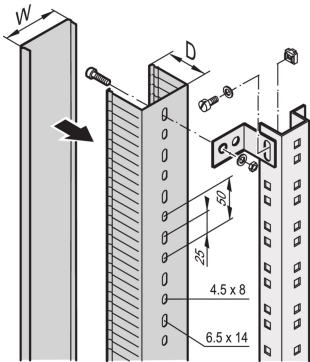

Cable Channel

Cable ducting in side and rear cabinet areas and mounting on cabinet uprights, depth members or C-profiles.

CERTIFICATIONS

FEATURES

For cable ducting in side and rear cabinet areas

For mounting on cabinet uprights, depth members or C-profiles

SPECIFICATIONS

Product Type: Cable Tray

Table 1/1

| Catalog Number | Material | Package Quantity | Type | Cable Type |
|----------------|----------|------------------|---------------|------------|
| 60103-010 | PVC | 1 | Cable Channel | Vertical |
| 60103-011 | PVC | 1 | Cable Channel | Vertical |