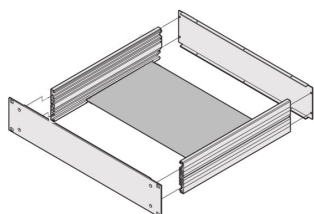

# MultipacPRO Mounting Plate

Mounting plates are designed for the mounting of heavy components, e.g. transformers.

## FEATURES

Mounting plates are designed for the mounting of heavy components, e.g. transformers

Bolted laterally inside on a 19" chassis

## SPECIFICATIONS

- Material:** Aluminum
- Works With:** Chassis
- Product Type:** Mounting Plate
- Product Family:** MultipacPRO

Table 1/1

Catalog Number	Depth	Package Quantity	Rack Width	Width	Certifications
20860-107	150mm	1	84HP	402.5mm	RoHS
20860-112	450mm	1	84HP	402.5mm	
20860-111	390mm	1	84HP	402.5mm	RoHS
20860-108	210mm	1	84HP	402.5mm	RoHS
20860-110	330mm	1	84HP	402.5mm	RoHS
20860-109	270mm	1	84HP	402.5mm	RoHS