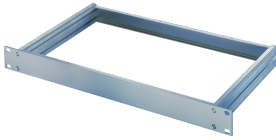

# MultipacPRO 19" Chassis Basic Kit

Such a kit enables a customer to configure the 3 different top / bottom covers.

## FEATURES

For non-standardized assemblies (1 ... 5 U) and standardized assemblies (1, 2 U) conforming to IEC 60297-3-105

Frame consists of two lateral parts and front/rear panel

Material: aluminium

Select further components (Accessories)

## SPECIFICATIONS

- Material:** Aluminum
- Type:** Configurable
- Product Family:** MultipacPRO
- EMC Shielding:** No (Retrofittable)
- Product Type:** Subrack/Chassis

Table 1/1

| Catalog Number | Rack Height | Depth | Usable Width | Mounting | Complies With   | Certifications |
|----------------|-------------|-------|--------------|----------|-----------------|----------------|
| 20860-202      | 1U          | 280mm | 403mm        | Rack     | IEC 60297-3-100 | RoHS           |