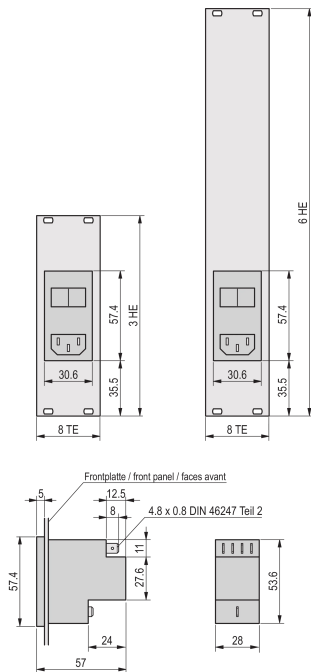

# Front Panel With AC Input Module

Front Panel for CompactPCI Systems with mounted Wide Range AC Input Module containing AC Plug, Fuse Holder and EMC Filter.

## SPECIFICATIONS

**Accessory Type:** Front panel

Table 1/2

Catalog Number	Material	Front Finish	Rear Finish	Rack Height	Height	Rack Width

24579-059	Aluminum	Anodized	Anodized	3U	261.75mm	8HP
24579-058	Aluminum	Anodized	Conductive	3U	128.4mm	8HP

Table 2/2

Catalog Number	Width	Depth	Package Quantity	Finish
24579-059	40.3mm	2.5mm	1	Anodized
24579-058	40.3mm	2.5mm	1	Anodized