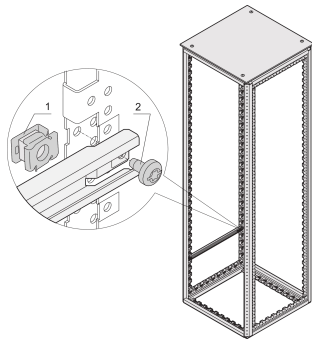

# Varistar Assembly Kit

Assembly Kit for mounting Accessories directly on the Varistar CP Frame from the outside or inside.

## FEATURES

Mounting of components possible from the inside as well as from the outside

For direct assembly of 19" panel/slide mounts, depth members and other components on Varistar CP frame (2 mm)

Assembly by clipping in the cage nut into frame or depth member