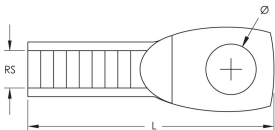

DIAGRAMS

WARNING

nVent products shall be installed and used only as indicated in nVent's product instruction sheets and training materials. Instruction sheets are available at www.nvent.com and from your nVent customer service representative. Improper installation, misuse, misapplication or other failure to completely follow nVent's instructions and warnings may cause product malfunction, property damage, serious bodily injury and death and/or void your warranty.