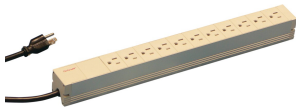

Socket Strip, USA

Modular, compact PDU with many function elements. Using a 1 U by 1 U aluminum chassis the PDU can easily be integrated in a rack with US outlets.

CERTIFICATIONS

FEATURES

Horizontal or vertical mounting

Socket strips can be rotated through all four directions (in 90° increments) during installation

Connecting cable 2 m, with USA plug

Socket strips with USA sockets

Mounting height 1 U

115 V, 15 A

In accordance with UL-498

SPECIFICATIONS

Material: Aluminum; Polyamide

Color: Grey

Product Type: Socket Strip

Table 1/2

Catalog Number	Socket Type	Socket Quantity	Switched Outlets	Voltage AC	Package Quantity	Depth
60110-242	USA	11	Yes	115V	1	44mm