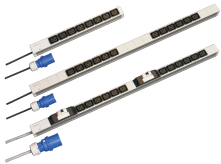

# Socket Strip, IEC C19

Modular, compact PDU with many function elements. Using a 1 U by 1 U aluminum chassis the PDU can easily be integrated in a rack with IEC C19 outlets.

## FEATURES

Socket strips with C19 IEC sockets

Socket strips can be rotated through all four directions (in 90° increments) during installation

Connecting cable 2 m, with connector in accordance with IEC 60309

## SPECIFICATIONS

**Material:** Aluminum; Polyamide

**Color:** Grey

**Product Type:** Socket Strip

Table 1/2

Catalog Number	Socket Type	Socket Quantity	Switched Outlets	Voltage AC	Package Quantity	Depth
60110-280	IEC C19	8	No	230V	1	44mm
60110-282	IEC C19	12	No	230V	1	44mm
60110-281	IEC C19	12	No	230V	1	44mm