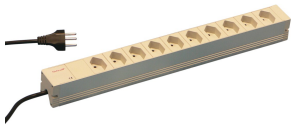

## Data Solutions

Modular, compact PDU with many function elements. Using a 1 U by 1 U aluminum chassis the PDU can easily be integrated in a rack with Swiss outlets.

### FEATURES

Socket strips can be rotated through all four directions (in 90° increments) during installation

230 V, 10 A

In accordance with SEV.IEC 60884

Connecting cable 2 m with Swiss version plug

Socket strips Swiss version