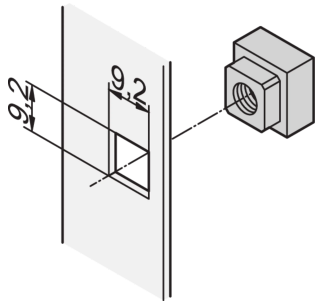

Square Nut Kit

Square nuts have higher contact surface and don't get rounded off unlike hex nuts. For precise, anti-twist secure mounting without clearance, use square nuts.

CERTIFICATIONS

FEATURES

For precise, anti-twist secure mounting without clearance

For standard grounding use a square grounding nut and washer on at least one attachment point

SPECIFICATIONS

- Product Type:** Nut
- Material:** Steel
- Finish:** Zinc Plated

Table 1/1

Catalog Number	Package Quantity	Type
21101-172	50	Square Nut, Grounding
21101-171	50	Square Nut, Grounding
21100-558	50	Square Nut
21101-007	100	Square Nut