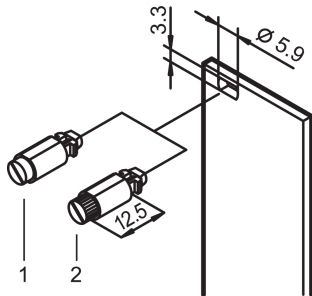

# Quick Release Fastener

1/4 rotary lock with defined stop.

## FEATURES

1/4 rotary lock with defined stop

Identification of locking position due to slot position

Vibration and shake proof

Qty 100 pieces

## SPECIFICATIONS

- Works With:** Front Panels
- Product Type:** Hardware Kit
- Finish:** Nickel Plated
- Material:** Steel; Zinc Alloy; Thermoplastic

Table 1/2

Catalog Number	Color	Package Quantity	Color Code	Depth	Height	Width
21101-850	Jet Black	100	RAL 9005	20.6mm	6mm	7mm
21101-847	Pebble Grey	100	RAL 7032	16.7mm	6mm	7mm
21101-849	Pebble Grey	100	RAL 7032	20.6mm	6mm	7mm

Catalog Number	Color	Package Quantity	Color Code	Depth	Height	Width
21101-848	Jet Black	100	RAL 9005	16.7mm	6mm	7mm

Table 2/2

Catalog Number	Fastener Type
21101-850	Knurled, Slotted Head
21101-847	Slotted Head
21101-849	Knurled, Slotted Head
21101-848	Slotted Head