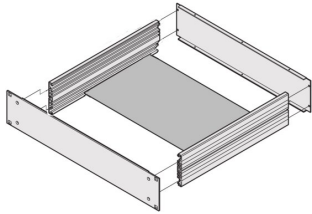

# MultipacPRO Mounting Plate

Mounting plates are designed for the mounting of heavy components, e.g. transformers.

## FEATURES

Mounting plates are designed for the mounting of heavy components, e.g. transformers

Bolted laterally inside on a 19" chassis

## SPECIFICATIONS

- Material:** Aluminum
- Works With:** Chassis
- Product Type:** Mounting Plate
- Product Family:** MultipacPRO

Table 1/1

Catalog Number	Depth	Package Quantity	Rack Width	Width	Certifications
20860-107	150mm	1	84HP	402.5mm	RoHS
20860-112	450mm	1	84HP	402.5mm	
20860-111	390mm	1	84HP	402.5mm	RoHS
20860-108	210mm	1	84HP	402.5mm	RoHS
20860-110	330mm	1	84HP	402.5mm	RoHS
20860-109	270mm	1	84HP	402.5mm	RoHS