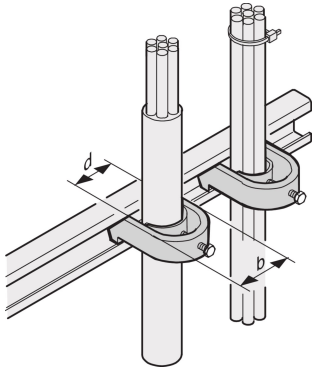

C-Rail Cable Shell

C-Rails are for better cable management. Installation generally behind the 19" uprights. They are compatible with standard cable clabs.

CERTIFICATIONS

FEATURES

For mounting of cables on C-profiles and cable support rails

SPECIFICATIONS

Product Type: Clamp

Material: Steel

Table 1/1

Catalog Number	Finish	Package Quantity	Product Family	Type	Works With
20114-728	Tin Plated	10	Varistar CP	Cable Clamp	
20118-778	Tin Plated	10	Varistar CP	Cable Clamp	
20118-777	Tin Plated	10	Varistar CP	Cable Clamp	
20118-776	Tin Plated	10	Varistar CP	Cable Clamp	
20114-729	Tin Plated	10	Varistar CP	Cable Clamp	
20118-775	Tin Plated	10	Varistar CP	Cable Clamp	
20114-731	Tin Plated	10	Varistar CP	Cable Clamp	Varistar CP

Catalog Number	Finish	Package Quantity	Product Family	Type	Works With
20114-730	Tin Plated	10	Varistar CP	Cable Clamp	

WARNING

nVent products shall be installed and used only as indicated in nVent's product instruction sheets and training materials. Instruction sheets are available at www.nvent.com and from your nVent customer service representative. Improper installation, misuse, misapplication or other failure to completely follow nVent's instructions and warnings may cause product malfunction, property damage, serious bodily injury and death and/or void your warranty.