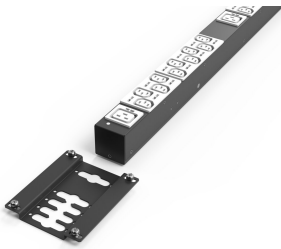

PDU Mounting Bracket

Data Solutions

Assembly kits for PDUs. Allows easy integration of PDUs in a rack.

CERTIFICATIONS

FEATURES

Easy assembly of basic and RackPower PDUs

SPECIFICATIONS

Product Type: Bracket

Table 1/1

Catalog Number	Works With	Type	Package Quantity	Finish	Material	Certifications
20110-068		Basic PDU	2		Stainless Steel	RoHS
23130-010		Intelligent PDU, Double	2	Powder Coated	Steel	RoHS
21130-074	Varistar CP	Intelligent PDU, Single	2	Powder Coated	Steel	