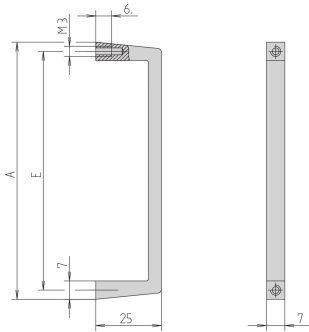

Front Handle, Width 7 mm

Slim Aluminium profile front handle, 7 mm. The assembly of the handle will be done from the rear side.

CERTIFICATIONS

FEATURES

Static load-carrying capacity 10 kg/pair

The assembly of the handle will be done from the rear side

SPECIFICATIONS

| | |
|------------------------|-------------------------|
| Width: | 7mm |
| Static Load: | 10kg |
| Material: | Aluminum |
| Finish: | Anodized |
| Product Family: | EuropacPRO; MultipacPRO |
| Product Type: | Handle |