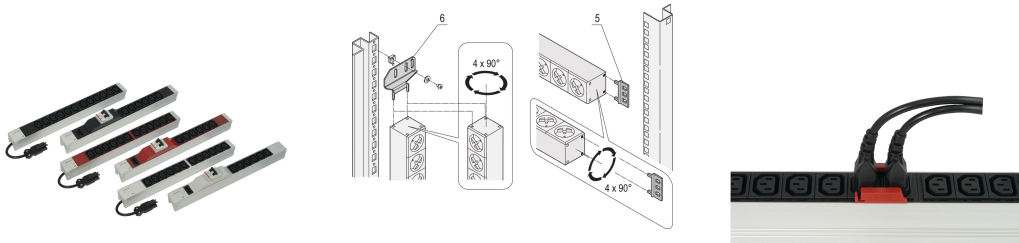

# Socket Strip, IEC C13, With Wieland® Input, C13, 12 Sockets, 19", White

### CATALOG NUMBER

60110-340

Modular, compact PDU with many function elements. Using a 1 U by 1 U aluminum chassis the PDU can easily be integrated in a rack. The Wieland connector allows easy combination with different power input cords.

### FEATURES

Input via Wieland® GST 18 plug

Installation height 1 U

In accordance with IEC 60320

Horizontal or vertical mounting

Output via IEC 60320 C-13 sockets

Socket strips can be rotated through all four directions (in 90° increments) during fitting

## PRODUCT ATTRIBUTES

---

Socket Type: IEC C13

Socket Quantity: 12

Switched Outlets: No

Voltage AC: 230V

Package Quantity: 1

Color: Grey