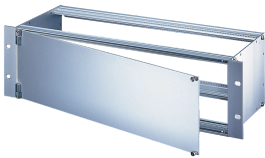

# Front Panel, Front Shielded, Side Hinged

Front panel with textile EMC gasket, side hinged assembly.

## FEATURES

---

Front panel with textile EMC gasket

Enables mounting onto the horizontal rails

Suitable for subracks and cases

Hinges can be fitted on left or right

## SPECIFICATIONS

---

<b>Depth (D):</b>	2.5mm
<b>Rack Width:</b>	84HP
<b>Material:</b>	Aluminum
<b>Finish:</b>	Anodized; Passivated
<b>Accessory Type:</b>	Front panel
<b>Product Type:</b>	Front Panel
<b>Type:</b>	Front Panel without Handle
<b>EMC Shielding:</b>	No (Retrofittable)