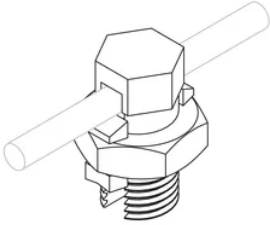

ADDITIONAL PRODUCT DETAILS

Oxide inhibitor recommended when used on aluminum conductor.

DIAGRAMS

WARNING

---

nVent products shall be installed and used only as indicated in nVent's product instruction sheets and training materials. Instruction sheets are available at www.nvent.com and from your nVent customer service representative. Improper installation, misuse, misapplication or other failure to completely follow nVent's instructions and warnings may cause product malfunction, property damage, serious bodily injury and death and/or void your warranty.

⚠ WARNING: This product can expose you to chemicals including lead, which is known to the State of California to cause cancer and birth defects or other reproductive harm. For more information go to www.P65Warnings.ca.gov.

North America

+1.800.753.9221

Option 1 – Customer Care

Option 2 – Technical

Support

Europe

Netherlands:

+31 800-0200135

France:

+33 800 901 793

Europe

Germany:

800 1890272

Other Countries:

+31 13 5835404

APAC

Shanghai:

+ 86 21 2412 1618/19

Sydney:

+61 2 9751 8500

Our powerful portfolio of brands:

CADDY

ERICO

HOFFMAN

ILSCO

SCHROFF

TRACHTE