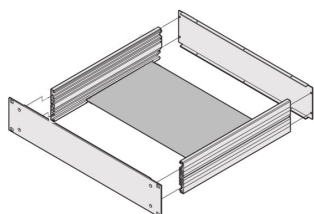

# MultipacPRO Mounting Plate

Mounting plates are designed for the mounting of heavy components, e.g. transformers.

## FEATURES

Mounting plates are designed for the mounting of heavy components, e.g. transformers

Bolted laterally inside on a 19" chassis

## SPECIFICATIONS

- Material:** Aluminum
- Works With:** Chassis
- Product Type:** Mounting Plate
- Product Family:** MultipacPRO

Table 1/1

| Catalog Number | Depth | Package Quantity | Rack Width | Width   | Certifications |
|----------------|-------|------------------|------------|---------|----------------|
| 20860-107      | 150mm | 1                | 84HP       | 402.5mm | RoHS           |
| 20860-112      | 450mm | 1                | 84HP       | 402.5mm |                |
| 20860-111      | 390mm | 1                | 84HP       | 402.5mm | RoHS           |
| 20860-108      | 210mm | 1                | 84HP       | 402.5mm | RoHS           |
| 20860-110      | 330mm | 1                | 84HP       | 402.5mm | RoHS           |
| 20860-109      | 270mm | 1                | 84HP       | 402.5mm | RoHS           |