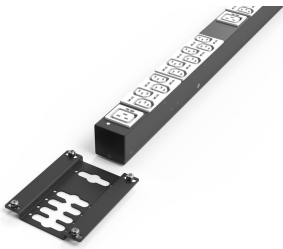

PDU Mounting Bracket

Data Solutions

Assembly kits for PDUs. Allows easy integration of PDUs in a rack.

CERTIFICATIONS

FEATURES

Easy assembly of basic and RackPower PDUs

SPECIFICATIONS

Product Type: Bracket

Table 1/1

Catalog Number	Works With	Type	Package Quantity	Finish	Material	Certifications
20110-068		Basic PDU	2		Stainless Steel	RoHS
23130-010		Intelligent PDU, Double	2	Powder Coated	Steel	RoHS
21130-074	Varistar CP	Intelligent PDU, Single	2	Powder Coated	Steel	