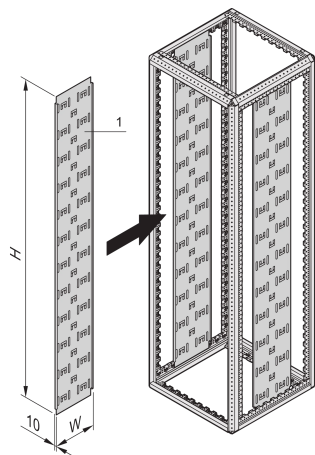

Varistar Cable Panel

Vertical cable panel for Varistar free standing cabinets powdered in cabinet color in different widths.

CERTIFICATIONS

FEATURES

For fitting directly onto the frame

Cables are assembled in place with cable ties or Velcro

SPECIFICATIONS

Product Type: Cabinet/Rack Panel

Material: Steel

Table 1/2

Catalog Number	Rack Height	Height	Width	Depth	Package Quantity	Color
23130-625	52U	2450mm	250mm	250mm	2	Black Grey
23130-502		1019mm	110mm	10mm	2	Black Grey
23130-422	47U	2200mm	150mm	150mm	2	Black Grey
23130-501		446mm	110mm	10mm	2	Black Grey

Catalog Number	Rack Height	Height	Width	Depth	Package Quantity	Color
23130-503		670mm	110mm	10mm	2	Black Grey
23130-500		604mm	110mm	10mm	2	Black Grey
23130-504		496mm	110mm	10mm	2	Black Grey
23130-628	52U	2450mm	150mm	150mm	2	Black Grey
23130-420	38U	1800mm	150mm	150mm	2	Black Grey
23130-150	42U	2000mm	250mm	250mm	2	Black Grey
23130-151	47U	2200mm	250mm	250mm	2	Black Grey
23130-421	42U	2000mm	150mm	150mm	2	Black Grey
23130-499		915.5mm	110mm	10mm	2	Black Grey