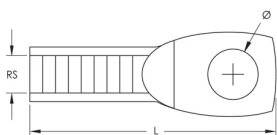

DIAGRAMS

WARNING

nVent products shall be installed and used only as indicated in nVent's product instruction sheets and training materials. Instruction sheets are available at www.nvent.com and from your nVent customer service representative. Improper installation, misuse, misapplication or other failure to completely follow nVent's instructions and warnings may cause product malfunction, property damage, serious bodily injury and death and/or void your warranty.