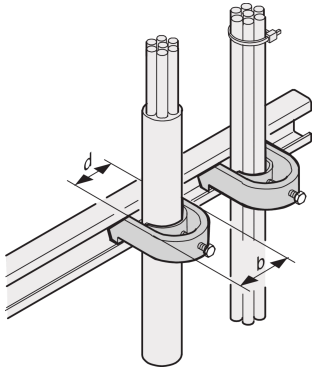

# C-Rail Cable Shell

C-Rails are for better cable management. Installation generally behind the 19" uprights. They are compatible with standard cable clabs.

## FEATURES

For mounting of cables on C-profiles and cable support rails

## SPECIFICATIONS

**Product Type:** Clamp

**Material:** Steel

Table 1/1

Catalog Number	Finish	Package Quantity	Product Family	Type	Works With
20114-728	Tin Plated	10	Varistar CP	Cable Clamp	
20118-778	Tin Plated	10	Varistar CP	Cable Clamp	
20118-777	Tin Plated	10	Varistar CP	Cable Clamp	
20118-776	Tin Plated	10	Varistar CP	Cable Clamp	
20114-729	Tin Plated	10	Varistar CP	Cable Clamp	
20118-775	Tin Plated	10	Varistar CP	Cable Clamp	
20114-731	Tin Plated	10	Varistar CP	Cable Clamp	Varistar CP