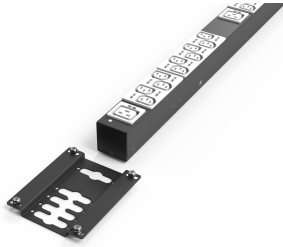

# PDU Mounting Bracket

Assembly kits for PDUs. Allows easy integration of PDUs in a rack.

## SPECIFICATIONS

**Product Type:** Bracket

Table 1/1

Catalog Number	Works With	Type	Package Quantity	Finish	Material	Certifications
20110-068		Basic PDU	2		Stainless Steel	RoHS
23130-010		Intelligent PDU, Double	2	Powder Coated	Steel	RoHS
21130-074	Varistar CP	Intelligent PDU, Single	2	Powder Coated	Steel	