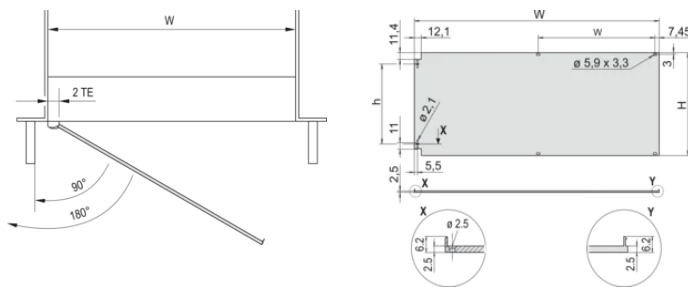

Hinges can be fitted on left or right

SPECIFICATIONS

Depth (D):	2.5mm
Rack Width:	84HP
Material:	Aluminum
Finish:	Anodized; Passivated
Accessory Type:	Front panel
Product Type:	Front Panel
Type:	Front Panel without Handle
EMC Shielding:	No (Retrofittable)

Table 2/2

Catalog Number	Treated Edges	Height (H)	Width (W)
20848-611	No	128.4mm	426.4mm
20848-617	No	261.8mm	426.4mm

DIAGRAMS

WARNING

nVent products shall be installed and used only as indicated in nVent's product instruction sheets and training materials. Instruction sheets are available at www.nvent.com and from your nVent customer service representative. Improper installation, misuse, misapplication or other failure to completely follow nVent's instructions and warnings may cause product malfunction, property damage, serious bodily injury and death and/or void your warranty.