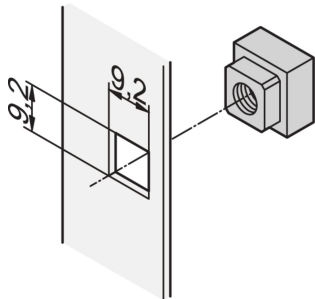

Square Nut Kit

Square nuts have higher contact surface and don't get rounded off unlike hex nuts. For precise, anti-twist secure mounting without clearance, use square nuts.

CERTIFICATIONS

FEATURES

For precise, anti-twist secure mounting without clearance

For standard grounding use a square grounding nut and washer on at least one attachment point

SPECIFICATIONS

- Product Type:** Nut
- Material:** Steel
- Finish:** Zinc Plated

Table 1/1

Catalog Number	Package Quantity	Type
21101-172	50	Square Nut, Grounding
21101-171	50	Square Nut, Grounding
21100-558	50	Square Nut
21101-007	100	Square Nut