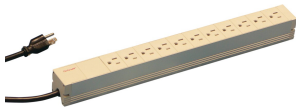

# Socket Strip, USA

Modular, compact PDU with many function elements. Using a 1 U by 1 U aluminum chassis the PDU can easily be integrated in a rack with US outlets.

## FEATURES

Horizontal or vertical mounting

Socket strips can be rotated through all four directions (in 90° increments) during installation

Connecting cable 2 m, with USA plug

Socket strips with USA sockets

Mounting height 1 U

115 V, 15 A

In accordance with UL-498