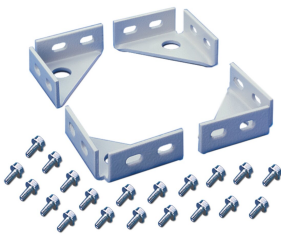

# ProLine Frame Floor-Mounting Bracket

## Data Solutions

The ProLine Frame Floor-Mounting Bracket provides a structural method of bolting a ProLine frame to the floor. The bracket fits all frame sizes, the kit includes four brackets and mounting hardware. This bracket is not to be used with colocation frames, which include welded-in floor mounting brackets.

### FEATURES

The ProLine Frame Floor-Mounting Bracket provides a structural method of bolting a ProLine frame to the floor

The bracket fits all frame sizes, the kit includes four brackets and mounting hardware